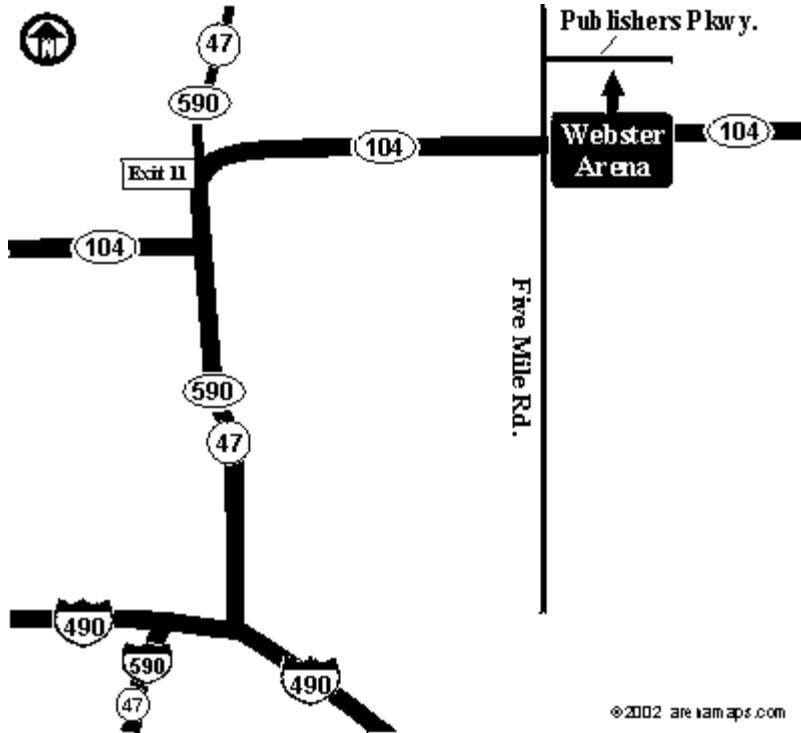

### Driving Instructions:

**From the West:** NY State Thruway (Rt-90) to Rt-490 East. Continue on Rt-490 to Rt-590 and go north to Rt-104. Go east on Rt-104 to the 5 Mile Line Road exit. Go north (or left) on 5 Mile Line Road to the first right which is Publishers Parkway. Make a right and travel 500 yards to the entrance to the Complex.

**From the East & South:** NY State Thruway (Rt-90) to Rt-490 West. Take Rt-490 west to Rt-590 North and continue to Rt-104. Go east on Rt-104 to the 5 Mile Line Road exit. Go north (or left) on 5 Mile Line Road to the first right which is Publishers Parkway. Make a right and travel 500 yards to the entrance to the Complex.

**From Sodus & Wayne County:** West on Rt-104 to the 5 Mile Line Road exit. Go north (or right) on 5 Mile Line Road to the first right which is Publishers Parkway. Make a right and travel 500 yards to the entrance to the Complex.  
(Directions by Webster Sports Arena)