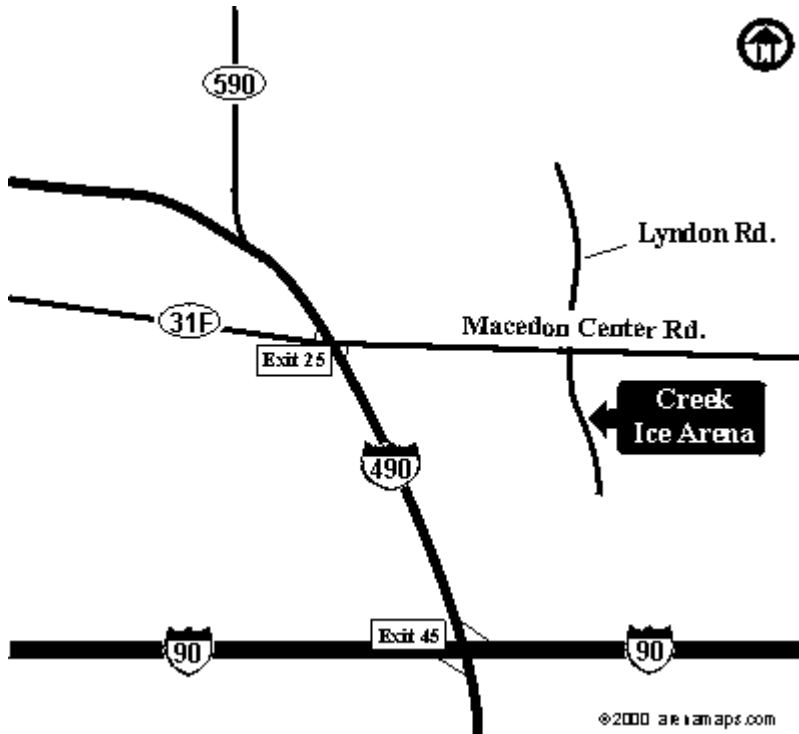

Thomas Creek Ice Arena

80 Lyndon Rd.
Fairport, NY 14450
585-223-2160

Driving Instructions:

From 490: Exit 490 at 31F, Fairport Rd., and go east on 31F through the village of Fairport. Take Left at Turk Hill road bridge (31F East, still Turk Hill Rd.). At the top of the hill make a sharp right at traffic light onto Macedon Center Rd. Continue on Macedon Center Rd., 31F, for about 1.7 miles. Turn right on Lyndon Rd.. Arena is on the left.

From Webster/Penfield: Rt. 250 South into the village of Fairport. Turn left on 31F (East/High St.). Stay on 31F (East) for approx. 2.5 miles until you reach Lyndon Rd. Turn right on Lyndon Rd.. Arena is on the left.

From Pittsford: Rt. 31 East out of Pittsford. Stay on 31 East past 250. Take left on Turk Hill. Take Right at Turk Hill road bridge. (31F East - Still Turk Hill Rd.). At the top of the hill make a sharp right at traffic light onto Macedon Center Rd. Stay on 31F (East) for approx. 1.7 miles until you reach Lyndon Rd. Turn right and the Arena is about 1/4 mile on your left.

From NYS Thruway: NYS Thruway to Exit 45 (Victor/Fairport). Go thru toll booth and take Rt. 96 exit - just to the right. Right onto Rt. 96 at top of exit. Take a right onto Turk Hill Road (4th traffic light). Stay on Turk Hill Road to Rt. 31-F (East). Cross Erie Canal. At the top of the hill make a sharp right at traffic light onto Macedon Center Rd. Continue on Macedon Center Rd., 31F (approx. 1.7 miles). Right on Lyndon Rd. Arena is on the left.