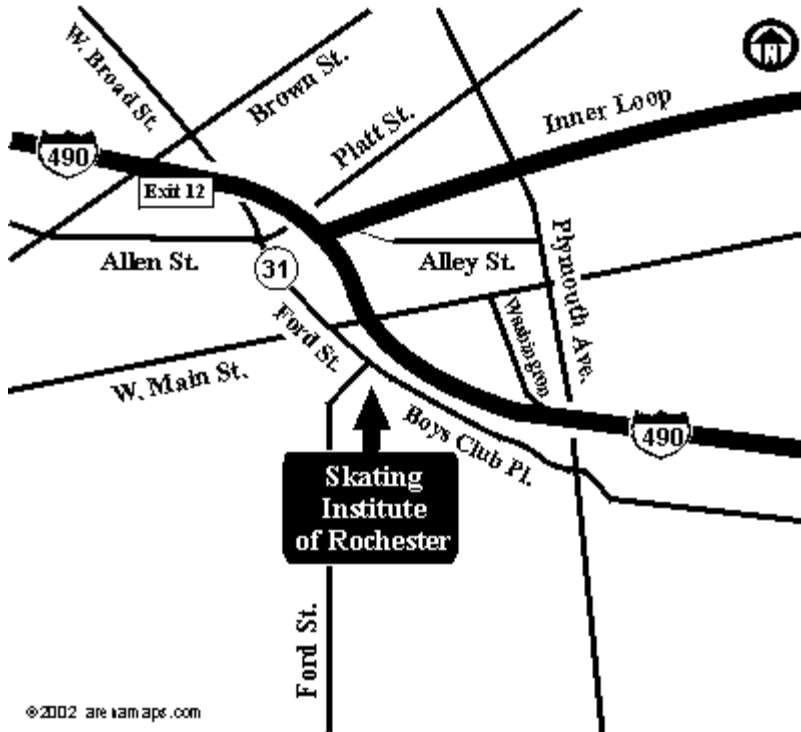

Map and Directions – Skating Institute of Rochester (SIR)

1 Boys Club Place
Rochester, NY 14608
(585) 325-2218

Driving Instructions:

From I-490: I-490 to Brown St. exit 12. Southwest on Brown St. for about 165 yards to Allen St. Left on Allen about 1/4 mile to W. Broad St./Rt-31. Bear right on W. Broad St./Rt-31 (becomes Ford St.). Bear left onto Boys Club Pl. and Skating Institute of Rochester is on the right.

From: ESL Sports Centre: Take West Henrietta Rd North (Rt. 15) approx. 4 miles. Turn left on Ford Street and go over the Bridge. Follow Ford Street for approx. 1 mile. Make a right at the flashing light onto Boys Club Place. The parking lot is just past the Rink on your right.