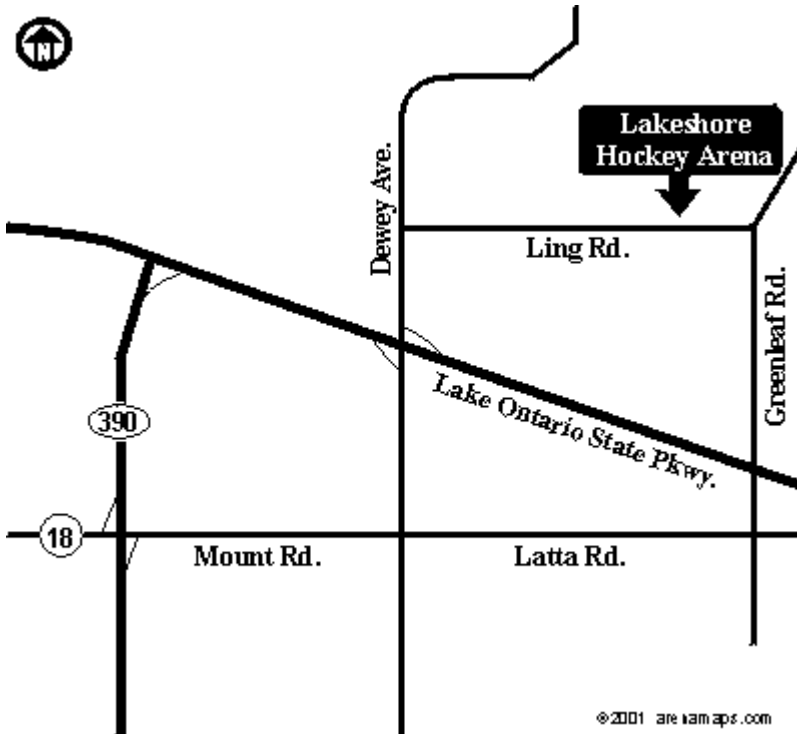

Lakeshore Hockey Arena  
123 Ling Rd.  
Rochester, NY 14612  
585-865-2801

### Driving Instructions:

**From the West (Buffalo):** I-90 (NY State Thruway) east to Leroy/I-490 East exit (exit 47). Proceed east on I-490 approx. 19 miles to Rt-390 North (exit 9A/Greece/left lane exit). Proceed north on Rt-390 approx. 8 miles (until it ends) to Ontario Parkway East (exit 27A). Proceed east on Ontario Pkwy. approx. 1 mile to Dewey Ave. (1st exit). Turn left on Dewey Ave. and proceed north approx. 0.25 mile to Ling Road. Turn right on Ling Rd. and proceed east approx. 0.75 mile to arena.

**From Eastern NY State:** I-90 (NY State Thruway) to I-490 West (exit 45). Proceed west on I-490 to Rt-390 North. Proceed north on Rt-390 approx. 8 miles (until it ends) to Ontario Parkway East (exit 27A). Proceed east on Ontario Pkwy. approx. 1 mile to Dewey Ave. (1st exit). Turn left on Dewey Ave. and proceed north approx. 0.25 mile to Ling Road. Turn right on Ling Rd. and proceed east approx. 0.75 mile to arena.