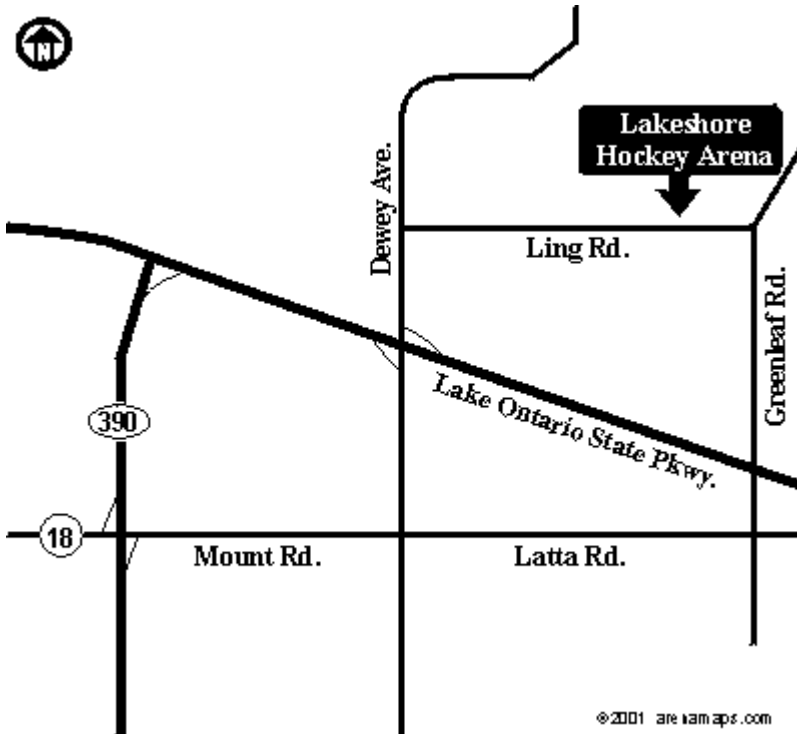

Lakeshore Hockey Arena
123 Ling Rd.
Rochester, NY 14612
585-865-2801

Driving Instructions:

From the West (Buffalo): I-90 (NY State Thruway) east to Leroy/I-490 East exit (exit 47). Proceed east on I-490 approx. 19 miles to Rt-390 North (exit 9A/Greece/left lane exit). Proceed north on Rt-390 approx. 8 miles (until it ends) to Ontario Parkway East (exit 27A). Proceed east on Ontario Pkwy. approx. 1 mile to Dewey Ave. (1st exit). Turn left on Dewey Ave. and proceed north approx. 0.25 mile to Ling Road. Turn right on Ling Rd. and proceed east approx. 0.75 mile to arena.

From Eastern NY State: I-90 (NY State Thruway) to I-490 West (exit 45). Proceed west on I-490 to Rt-390 North. Proceed north on Rt-390 approx. 8 miles (until it ends) to Ontario Parkway East (exit 27A). Proceed east on Ontario Pkwy. approx. 1 mile to Dewey Ave. (1st exit). Turn left on Dewey Ave. and proceed north approx. 0.25 mile to Ling Road. Turn right on Ling Rd. and proceed east approx. 0.75 mile to arena.