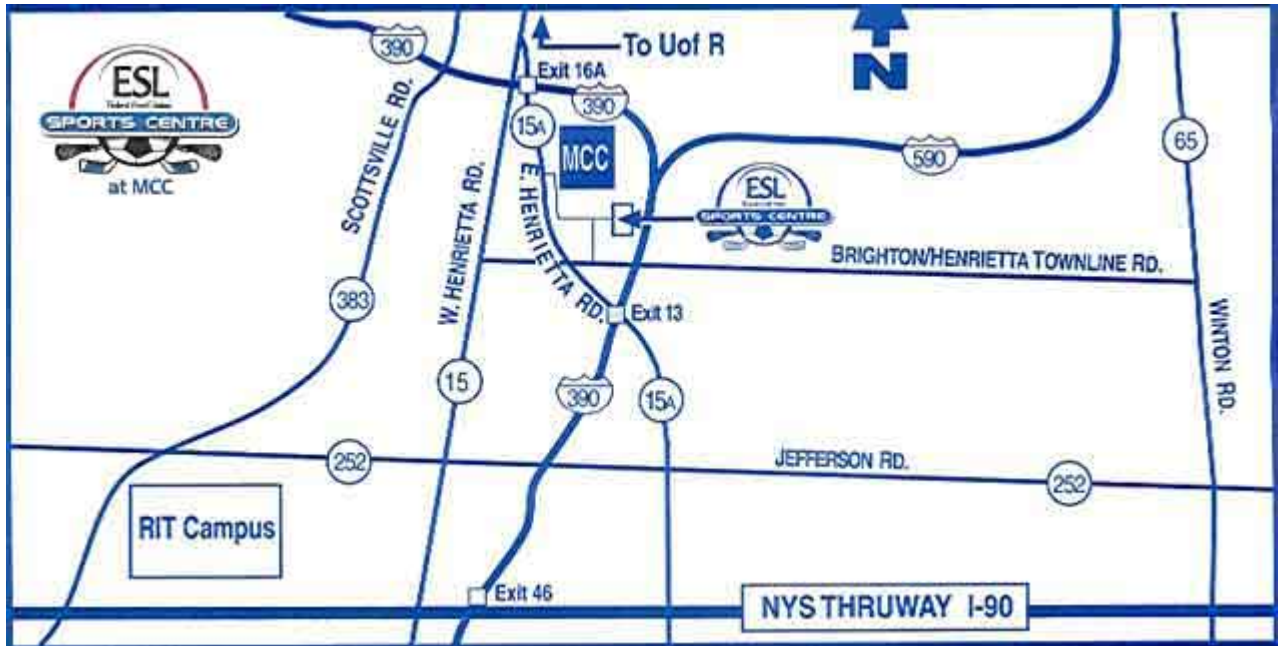

Map and Directions – ESL Sports Centre

2700 Brighton Henrietta Town Line Road
Rochester, NY 14623
Phone: (585) 424-4625

From NYS Thruway and 390 North:

-Get off at Exit 46 on Thruway (Rochester/Corning 390). Get on 390 North towards Rochester. Get off at exit 14 (E.Henrietta Rd. and Jefferson Rd.). Take a left at the light. You will be on E.Henrietta Rd. Go down about 1 mile. On your right hand side you will see the MCC campus. Enter the Campus at any entrance (there are three). Drive around campus road (either way). The ESL Sports Centre is in the back corner.

From 590 South:

-Take 590 South into 390 North. Get off at exit 16B (E. Henrietta Rd.). At the light, take a left and go down 1/4 mile. On your left hand side you will see the MCC Campus. Take any entrance in the Campus. Take Campus road either way. The ESL Sports Centre is in the back corner

From 390 North:

-Take 390 South to exit 16B (E. Henrietta Rd.). At the light, take a right and go down 1/4 mile. On your left hand side you will see the MCC Campus. Take any entrance in the Campus. Take Campus road either way. The ESL Sports Centre is in the back corner