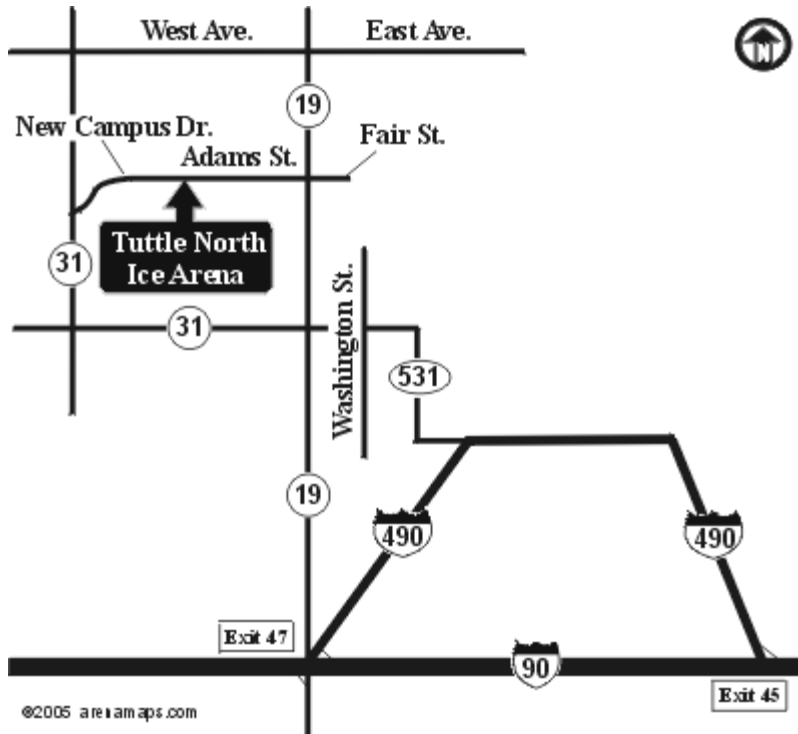

Brockport College (Tuttle North Ice Arena)
New Campus Dr.
Brockport, NY 14420
585-395-2244

Driving Instructions:

From I-90 Eastbound: I-90 east to I-490 (exit 47). Proceed east on I-490 a short distance (approx. 0.75 mile) to Rt-19 (exit 1). Proceed north on Rt-19 approx. 13 miles to Adams St. in Brockport. Turn left on Adams St. and proceed west (Adams St. becomes New Campus Dr. after a short distance). Tuttle North Ice Arena is off New Campus Drive.

From I-90 Westbound: I-90 west to I-490 (exit 45). Proceed west on I-490 approx. 20 miles to Rt-531 (exit 8). Proceed west on Rt-531 approx. 7 miles Rt-36 (Washington Street). Turn right on Washington St. and proceed north a short distance (approx. 0.1 mile) to Rt-31. Turn left on Rt-31 (Brockport/Spencerport Rd.) and proceed west approx. 5 miles to Rt-19. Turn right on Rt-19 (Lake Rd.) and proceed north approx. 0.75 mile to Adams Street. Turn left on Adams St. and proceed west (Adams St. becomes New Campus Dr. after a short distance). Tuttle North Ice Arena is off New Campus Drive.